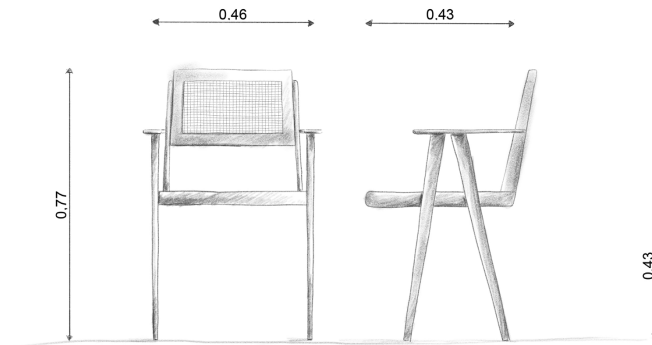

JULIA VON WERZ

Napier Chair

The Napier Chair was carefully developed over dozens of iterations to design the perfect dining chair; with its cantilevered design and minute attention to detail, it is both an elegant piece as well as comfortable; ideal for dining but also encouraging relaxed after-dinner conversation.